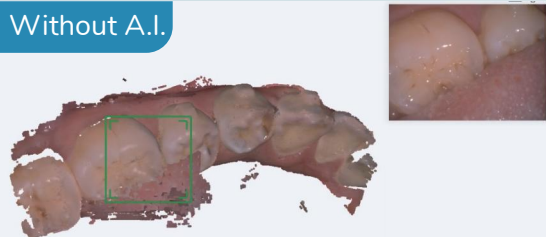

## Safety

Gesture control - reduce the risk of cross infection while improving Scan workflow efficiency

## Instant heating

No need to wait for the scanning head heating time, plug and play

## Comfort

Round scan head design, entrance height 1.7cm, give patients an excellent scanning experience

Without A.I.

With A.I.

A.I.

## A.I. Scan

A.I. scanning will Automatically filter out unnecessary data, like tongue and lips during scanning, which can keep the scanning process smooth.