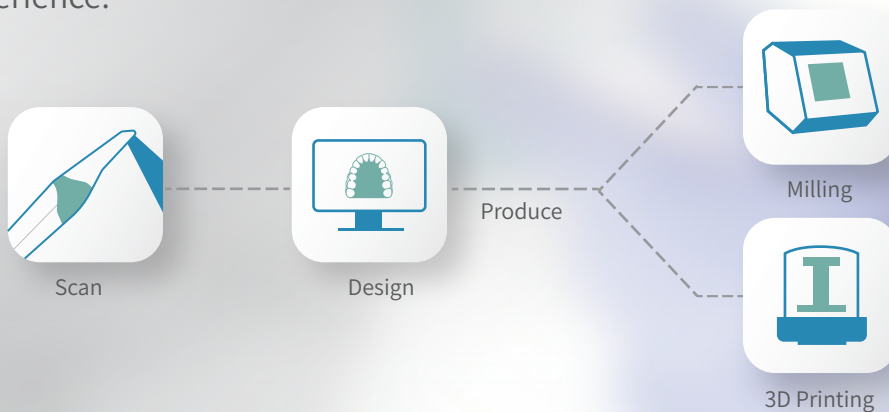

Digital Dentistry Workflow

Start with a more efficient and simple workflow, and a better experience.